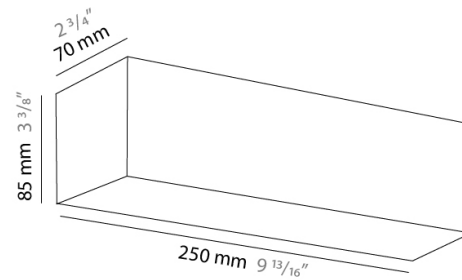

TOY SURFACE

D83281-PSS

GENERAL

Series: Toy _____

Brand: Panzeri _____

Division: Design _____

Mounting Type: Surface _____

Mounting Location: Wall _____

PHYSICAL

Shape: Rectangle _____

Length (mm): 250 _____

Length (in): 9 ¹³/₁₆ _____

Height (mm): 70 _____

Height (in): 2 ³/₄ _____

Extension (mm): 85 _____

Extension (in): 3 ³/₈ _____

Light Distribution: Direct / Indirect _____

Weight (kg): 0.82 _____

Weight (lbs): 1.8 _____

Diffuser: Frost White Glass _____

Fixture Material: Metal _____

ELECTRICAL

Lamp Type: LED _____

Input Wattage (W): 13 _____

Total Output Wattage (W): 12 _____

Driver Included: Yes _____

Driver Location: Integrated _____

Driver Type: Integral LED driver, 700mA (Dimming and 277V options available with remote driver sold separately) _____

LED

Color Temperature (°K): 3000 _____

Max. Delivered Lumen (lm): 938 _____

CRI: >80 CRI _____

OPTICAL

RATINGS AND CERTIFICATIONS

Certified By: CSA Certified to UL and CSA Standards _____

IP rating: IP20 _____